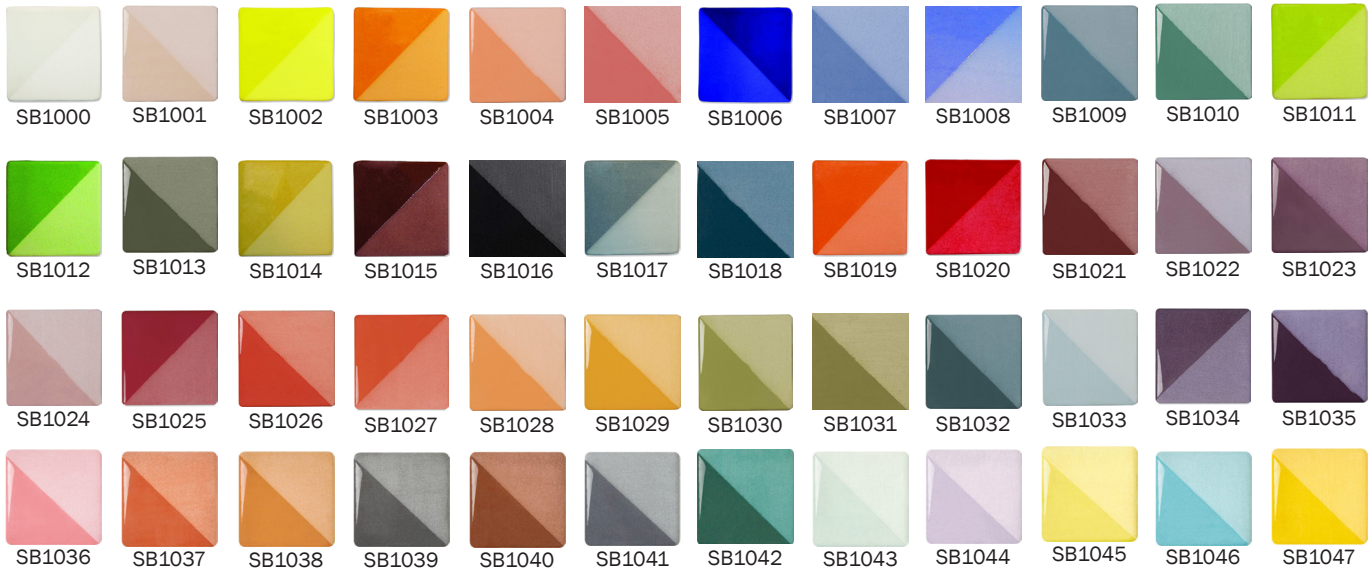

Speedball Underglazes fire consistently true, and are unmatched in vibrancy and value. Originally formulated to perform in a wide firing range (cone 05-6), these underglazes have been successfully fired at Cone 10. Suitable for use on greenware or bisque, each color produces a soft, velvety finish when left unglazed, and intensifies in richness when covered with a clear glaze.

These underglazes are formulated to be a far thicker, concentrated consistency than competitive brands, which allows you to easily adjust with water to the desired workability and greatly extend the amount of product available in every jar, oftentimes doubling or tripling the quantity available and delivering an even more superior value to your studio. Even better, the bold, eye-catching colors of these Underglazes won't be compromised, no matter how much you thin the product, making for a happy kiln opening and studio budget every time!

We offer 20% off the 2oz or Pint prices if you buy 6+ of the same item number and size.

	2 oz	Pint		2 oz	Pint
SB1000 ...White	$6.82	SB1050.....$19.72	SB1024 ...Soft Pink.....	$7.41	SB1074.....$22.37
SB1001 ...Cream.....	$6.82	SB1051.....$19.72	SB1025 ...Carmine.....	$9.10	SB1075.....$30.87
SB1002 ...Yellow.....	$9.17	SB1052.....$26.30	SB1026 ...Flame Red.....	$9.10	SB1076.....$30.87
SB1003 ...Yellow Orange.....	$8.05	SB1053.....$26.07	SB1027 ...Mandarin Orange	$10.26	SB1077.....$35.04
SB1004 ...Melon.....	$8.05	SB1054.....$26.07	SB1028 ...Peach.....	$8.05	SB1078.....$26.07
SB1005 ...Pink.....	$7.41	SB1055.....$22.37	SB1029 ...Saffron Yellow	$9.17	SB1087.....$31.15
SB1006 ...Royal Blue	$9.10	SB1056.....$30.87	SB1030 ...Leaf Green	$7.41	SB1088.....$22.37
SB1007 ...Medium Blue	$6.82	SB1057.....$19.72	SB1031 ...Avocado.....	$9.17	SB1089.....$31.15
SB1008 ...Sky Blue	$6.82	SB1058.....$19.72	SB1032 ...Teal.....	$6.82	SB1090.....$19.72
SB1009 ...Turquoise	$6.82	SB1059.....$19.72	SB1033 ...Blue Frost.....	$6.82	SB1091.....$19.72
SB1010 ...Aqua	$6.82	SB1060.....$19.72	SB1034 ...Amethyst.....	$10.26	SB1092.....$35.04
SB1011 ...Chartreuse	$6.82	SB1061.....$19.72	SB1035 ...Royal Purple	$10.26	SB1093.....$35.04
SB1012 ...Medium Green.....	$7.41	SB1062.....$22.37	SB1036 ...Bubblegum.....	$9.26	SB1096.....$33.04
SB1013 ...Pine.....	$6.82	SB1063.....$19.72	SB1037 ...Burnt Orange	$8.17	SB1097.....$28.87
SB1014 ...Tan.....	$6.82	SB1064.....$19.72	SB1038 ...Caramel.....	$5.82	SB1098.....$17.72
SB1015 ...Brown	$6.82	SB1065.....$19.72	SB1039 ...Charcoal	$7.05	SB1099.....$24.30
SB1016 ...Black.....	$8.05	SB1066.....$26.07	SB1040 ...Chocolate.....	$5.82	SB1101.....$17.72
SB1017 ...Gray	$6.82	SB1067.....$19.72	SB1041 ...Cool Gray.....	$7.05	SB1102.....$24.30
SB1018 ...Sea Blue.....	$6.82	SB1068.....$19.72	SB1042 ...Emerald.....	$7.05	SB1103.....$24.30
SB1019 ...Orange.....	$9.10	SB1069.....$30.87	SB1043 ...Honeydew	$7.05	SB1104.....$24.30
SB1020 ...Red	$10.17	SB1070.....$34.73	SB1044 ...Lilac	$7.05	SB1105.....$24.30
SB1021 ...Burgundy.....	$10.17	SB1071.....$34.73	SB1045 ...Spring Yellow	$7.05	SB1106.....$19.72
SB1022 ...Purple.....	$9.10	SB1072.....$30.87	SB1046 ...Robin's Egg.....	$9.26	SB1107.....$33.04
SB1023 ...Violet.....	$9.10	SB1073.....$30.87	SB1047 ...Sunflower.....	$9.26	SB1108.....$33.04